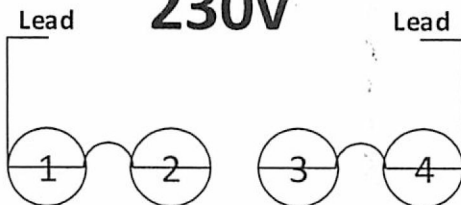

230v

Switch any two leads to change motor direction

480v

Switch any two leads to change motor direction

TRANSFORMER

230v

480v

Legend, Inc.
988 Packer Way
Sparks, NV 89431
www.Lmine.com
e: ss@Lmine.com