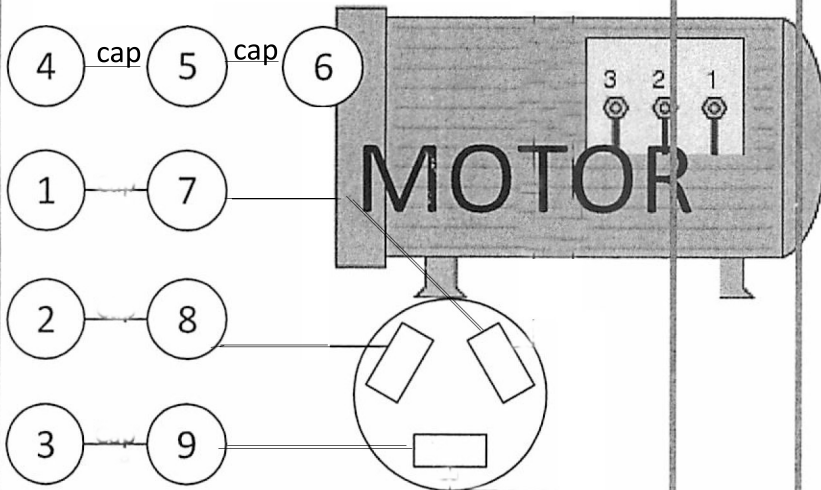

230v

Switch any two leads to change motor direction

480v

Switch any two leads to change motor direction

TRANSFORMER

230v

480v

Legend, Inc.
988 Packer Way
Sparks, NV 89431
www.Lmine.com
e: ss@Lmine.com