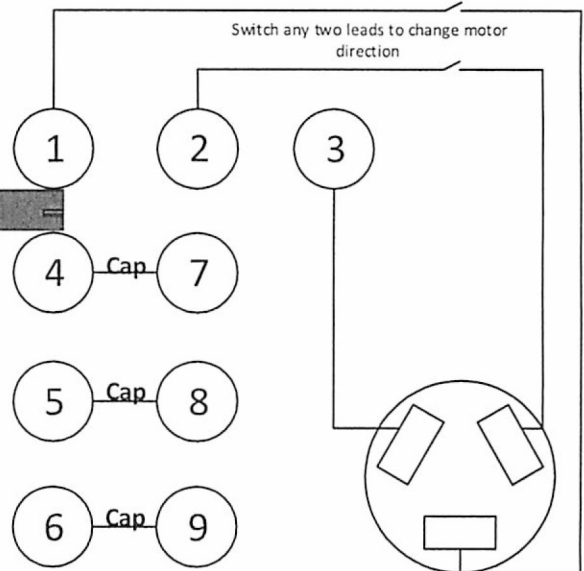

230v

Switch any two leads to change motor direction

480v

Switch any two leads to change motor direction

TRANSFORMER

230v

480v

Legend, Inc.
988 Packer Way
Sparks, NV 89431
www.Lmine.com
e: ss@Lmine.com