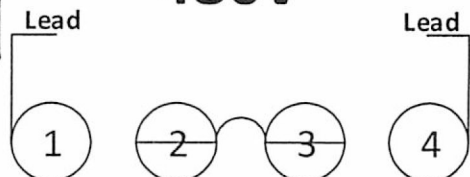

230v

Switch any two leads to change motor direction

480v

Switch any two leads to change motor direction

TRANSFORMER

230v

480v

Legend, Inc.
988 Packer Way
Sparks, NV 89431
www.Lmine.com
e: ss@Lmine.com